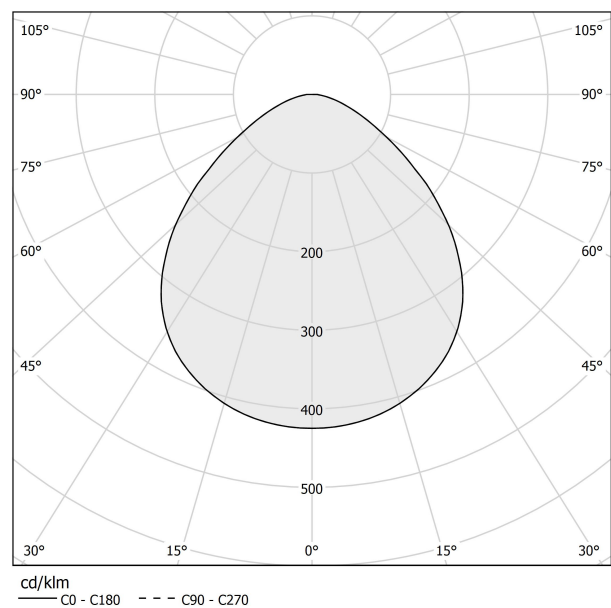

PANZERI

Bella

24V DC
M05217.011.0510

Data sheet

CODE	M05217.011.0510
SYSTEM POWER CONSUMPTION	4,5W
EFFICACY	97lm/W
LIGHT SOURCE	LED
LIGHT SOURCE LIFETIME	L80 (B10) 70.000h
COLOUR TEMPERATURE	2700K Ra>90
LIGHT DISTRIBUTION	diffused
POWER SUPPLY	24V DC
DRIVER	remote not included
NOMINAL LUMINOUS FLUX	460lm
LUMEN OUTPUT	388lm
EFFICIENCY	84.3%
WEIGHT	0,22 Kg
PROTECTION DEGREE	IP40
COLOUR TOLLERANCES	SDCM 3
PACKING DIMENSIONS (CM)	13,0 x 24,0 x 12,0

Technical drawing

Polar diagram

PANZERI

Bella

Accessories / structure

YPL05207.015

Ivory pleated fabric lampshade, simple snap installation.