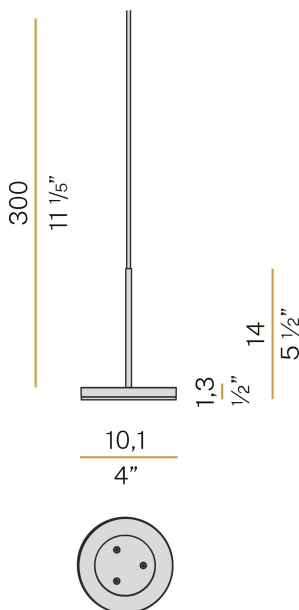

PANZERI

Bella

24V DC
M05217.011.0510

Data sheet

CODE	M05217.011.0510
SYSTEM POWER CONSUMPTION	4,5W
EFFICACY	97lm/W
LIGHT SOURCE	LED
LIGHT SOURCE LIFETIME	L80 (B10) 70.000h
COLOUR TEMPERATURE	2700K Ra>90
LIGHT DISTRIBUTION	diffused
POWER SUPPLY	24V DC
DRIVER	remote not included
NOMINAL LUMINOUS FLUX	460lm
LUMEN OUTPUT	388lm
EFFICIENCY	84.3%
WEIGHT	0,22 Kg
PROTECTION DEGREE	IP40
COLOUR TOLLERANCES	SDCM 3
PACKING DIMENSIONS (CM)	13,0 x 24,0 x 12,0

Multiple suspension lighting fixture for interiors, with direct light emission. Die-cast aluminium structure in white, black, bronze, mat brass or titanium polyacrylic paint. Modelled acrylic diffuser with mat finish. Aluminium closing disk in polyacrylic paint. Suspension kit with rod in brass tube in polyacrylic paint. 3m (118,1") long suspension and power cable in transparent PVC. Provided without power canopy, complete with cable clamp on the cable's free extremity.

Technical drawing

Polar diagram

PANZERI

Bella

Accessories / structure

YPL05207.015

Ivory pleated fabric lampshade, simple snap installation.